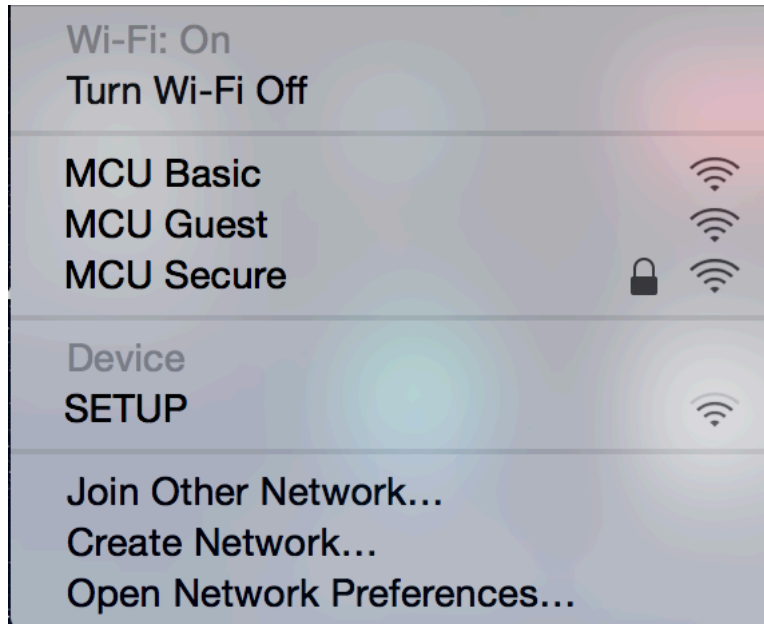

Secure Wireless Instructions
MAC OSX

1. Select the MCU Secure network.

2. Once connected, enter your Marymount username/password. Click Join.